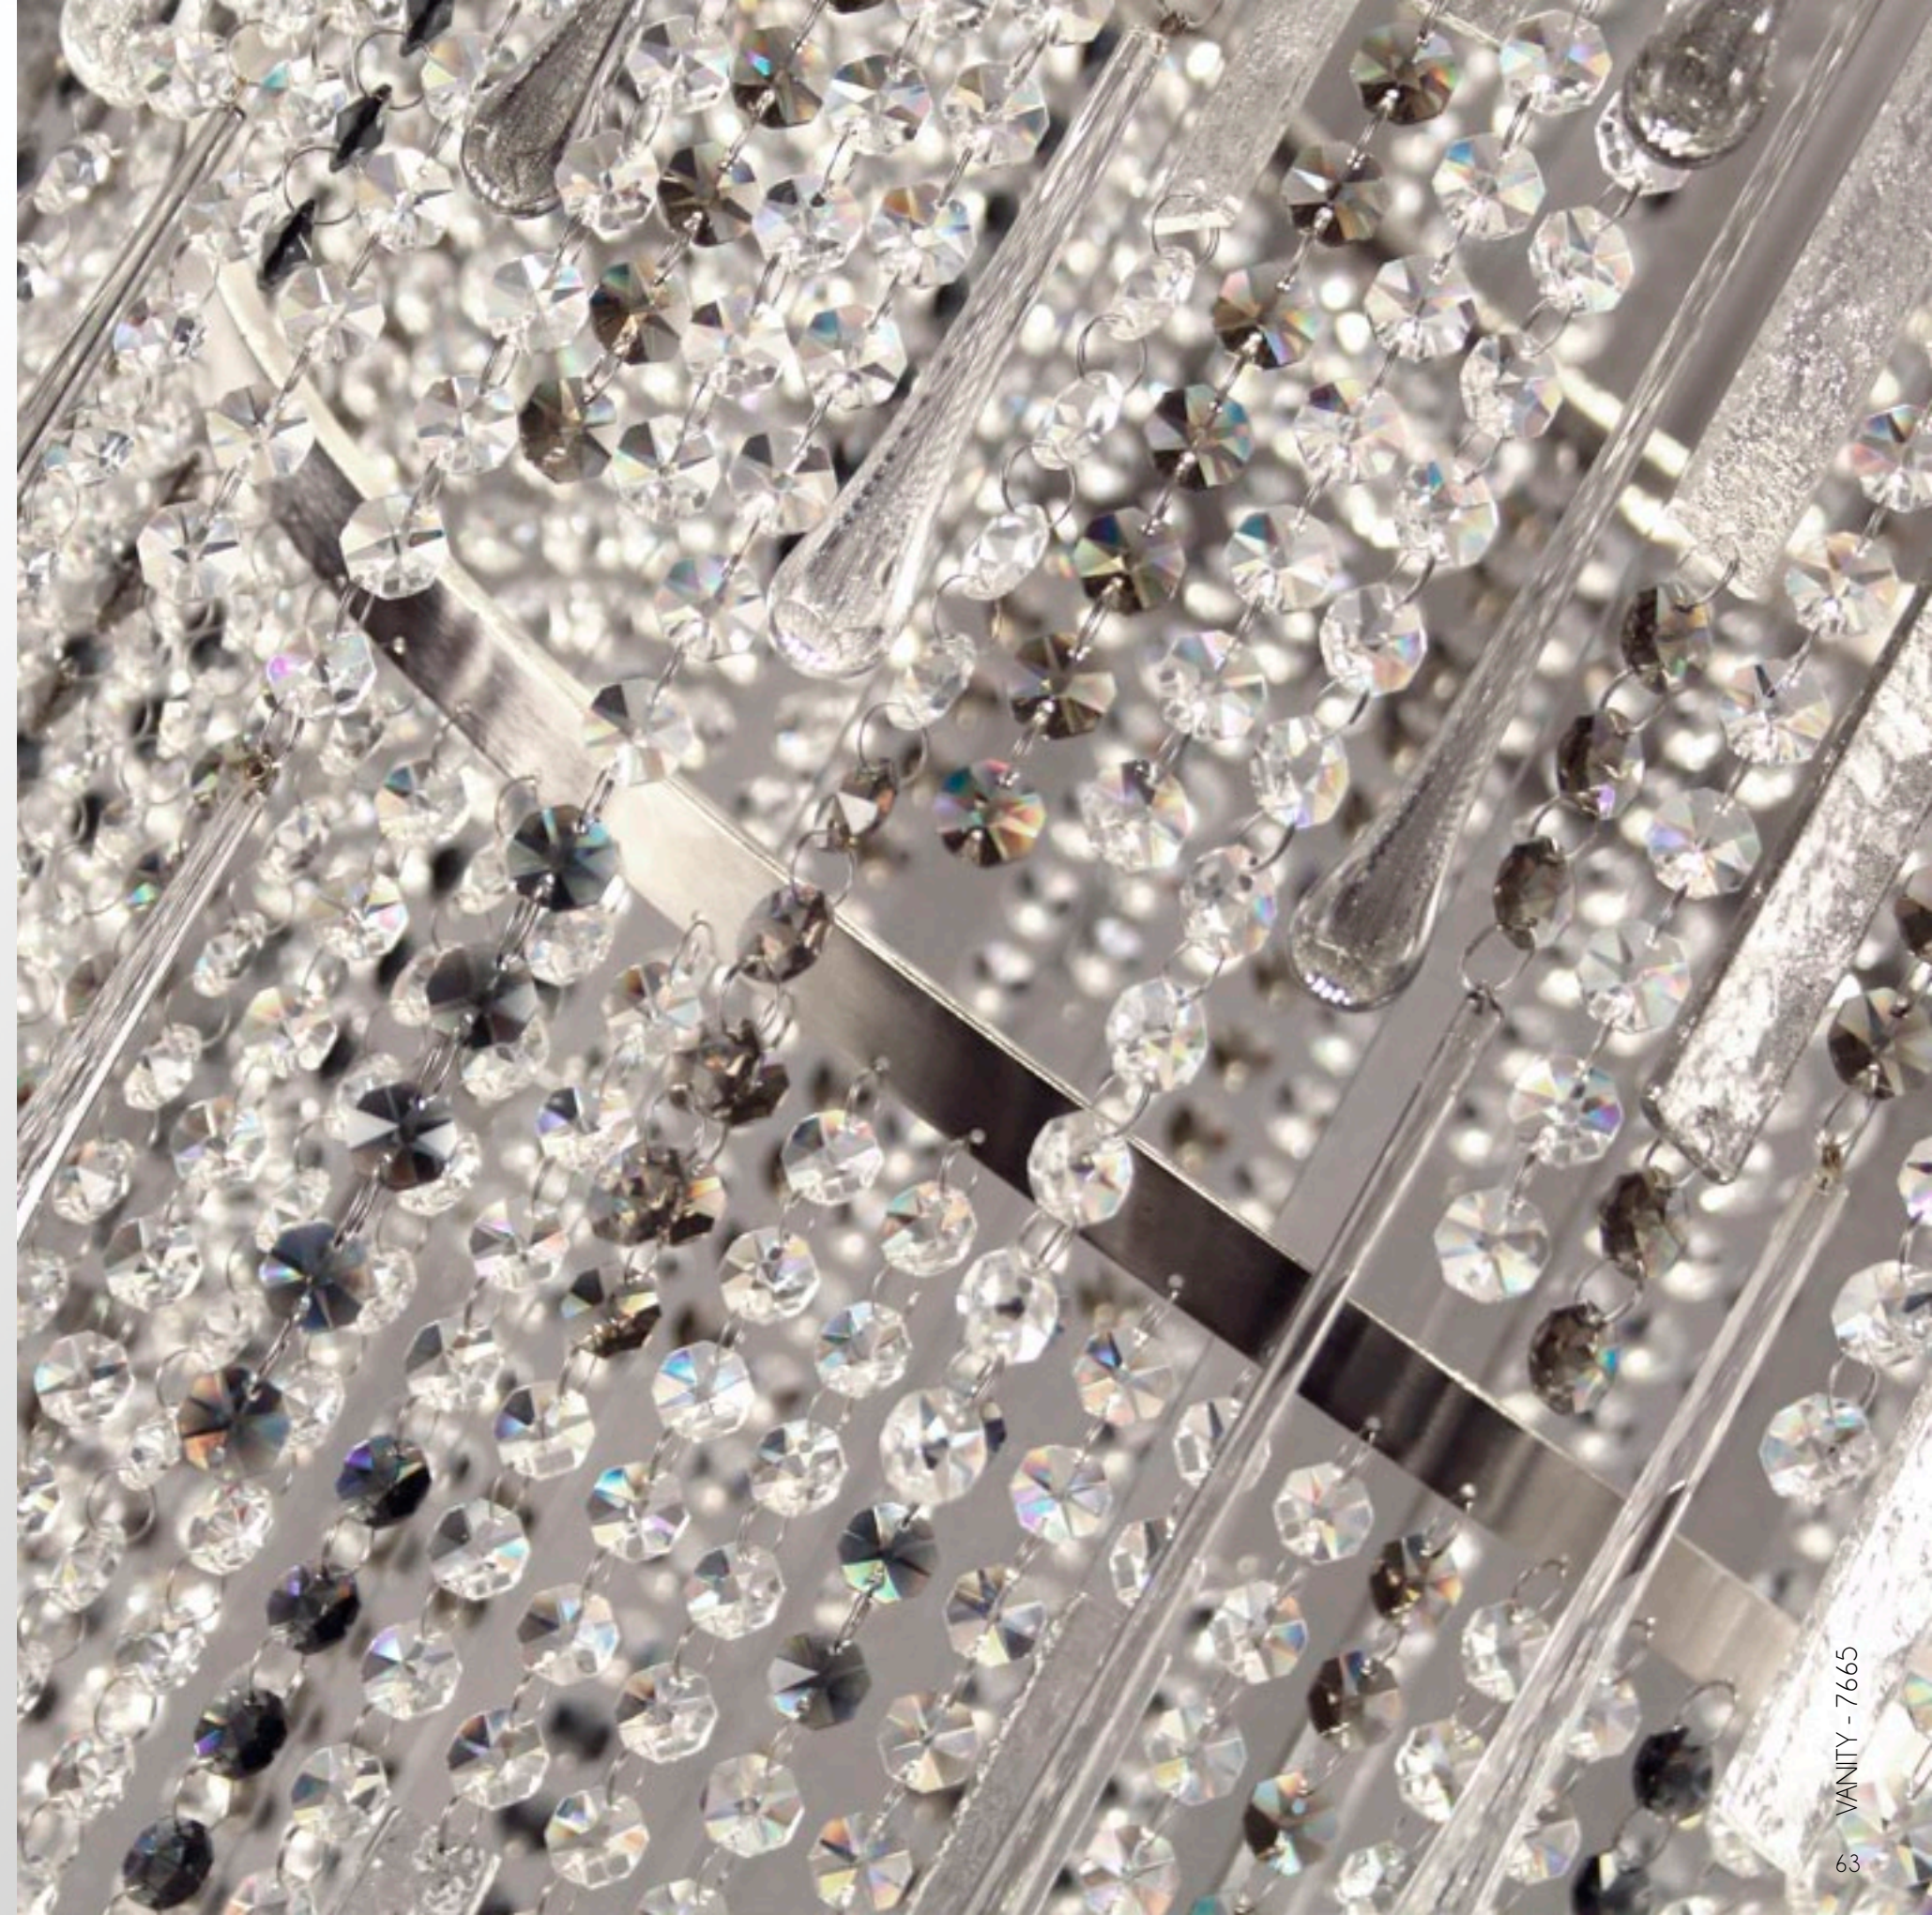

CD PL7665-100x280-CDN1
Ø 100 cm - H 280 cm
GU10 13 x MAX 15W
80 KG