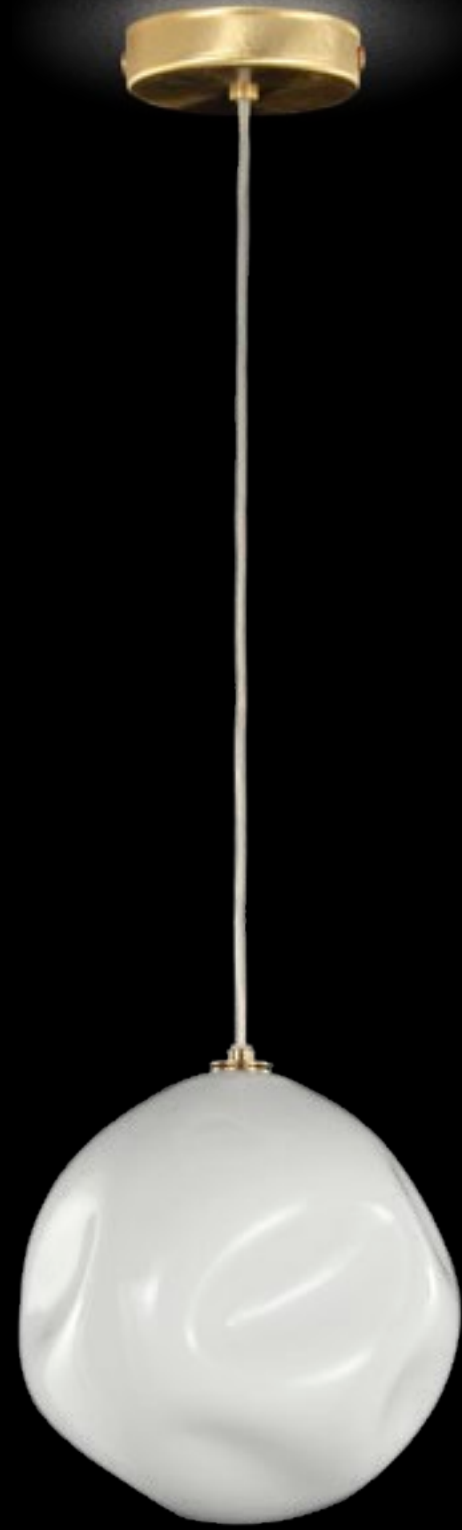

SS7540
Ø 17 cm - H 60 cm
G4 1 x MAX 5W
2,5 KG

W