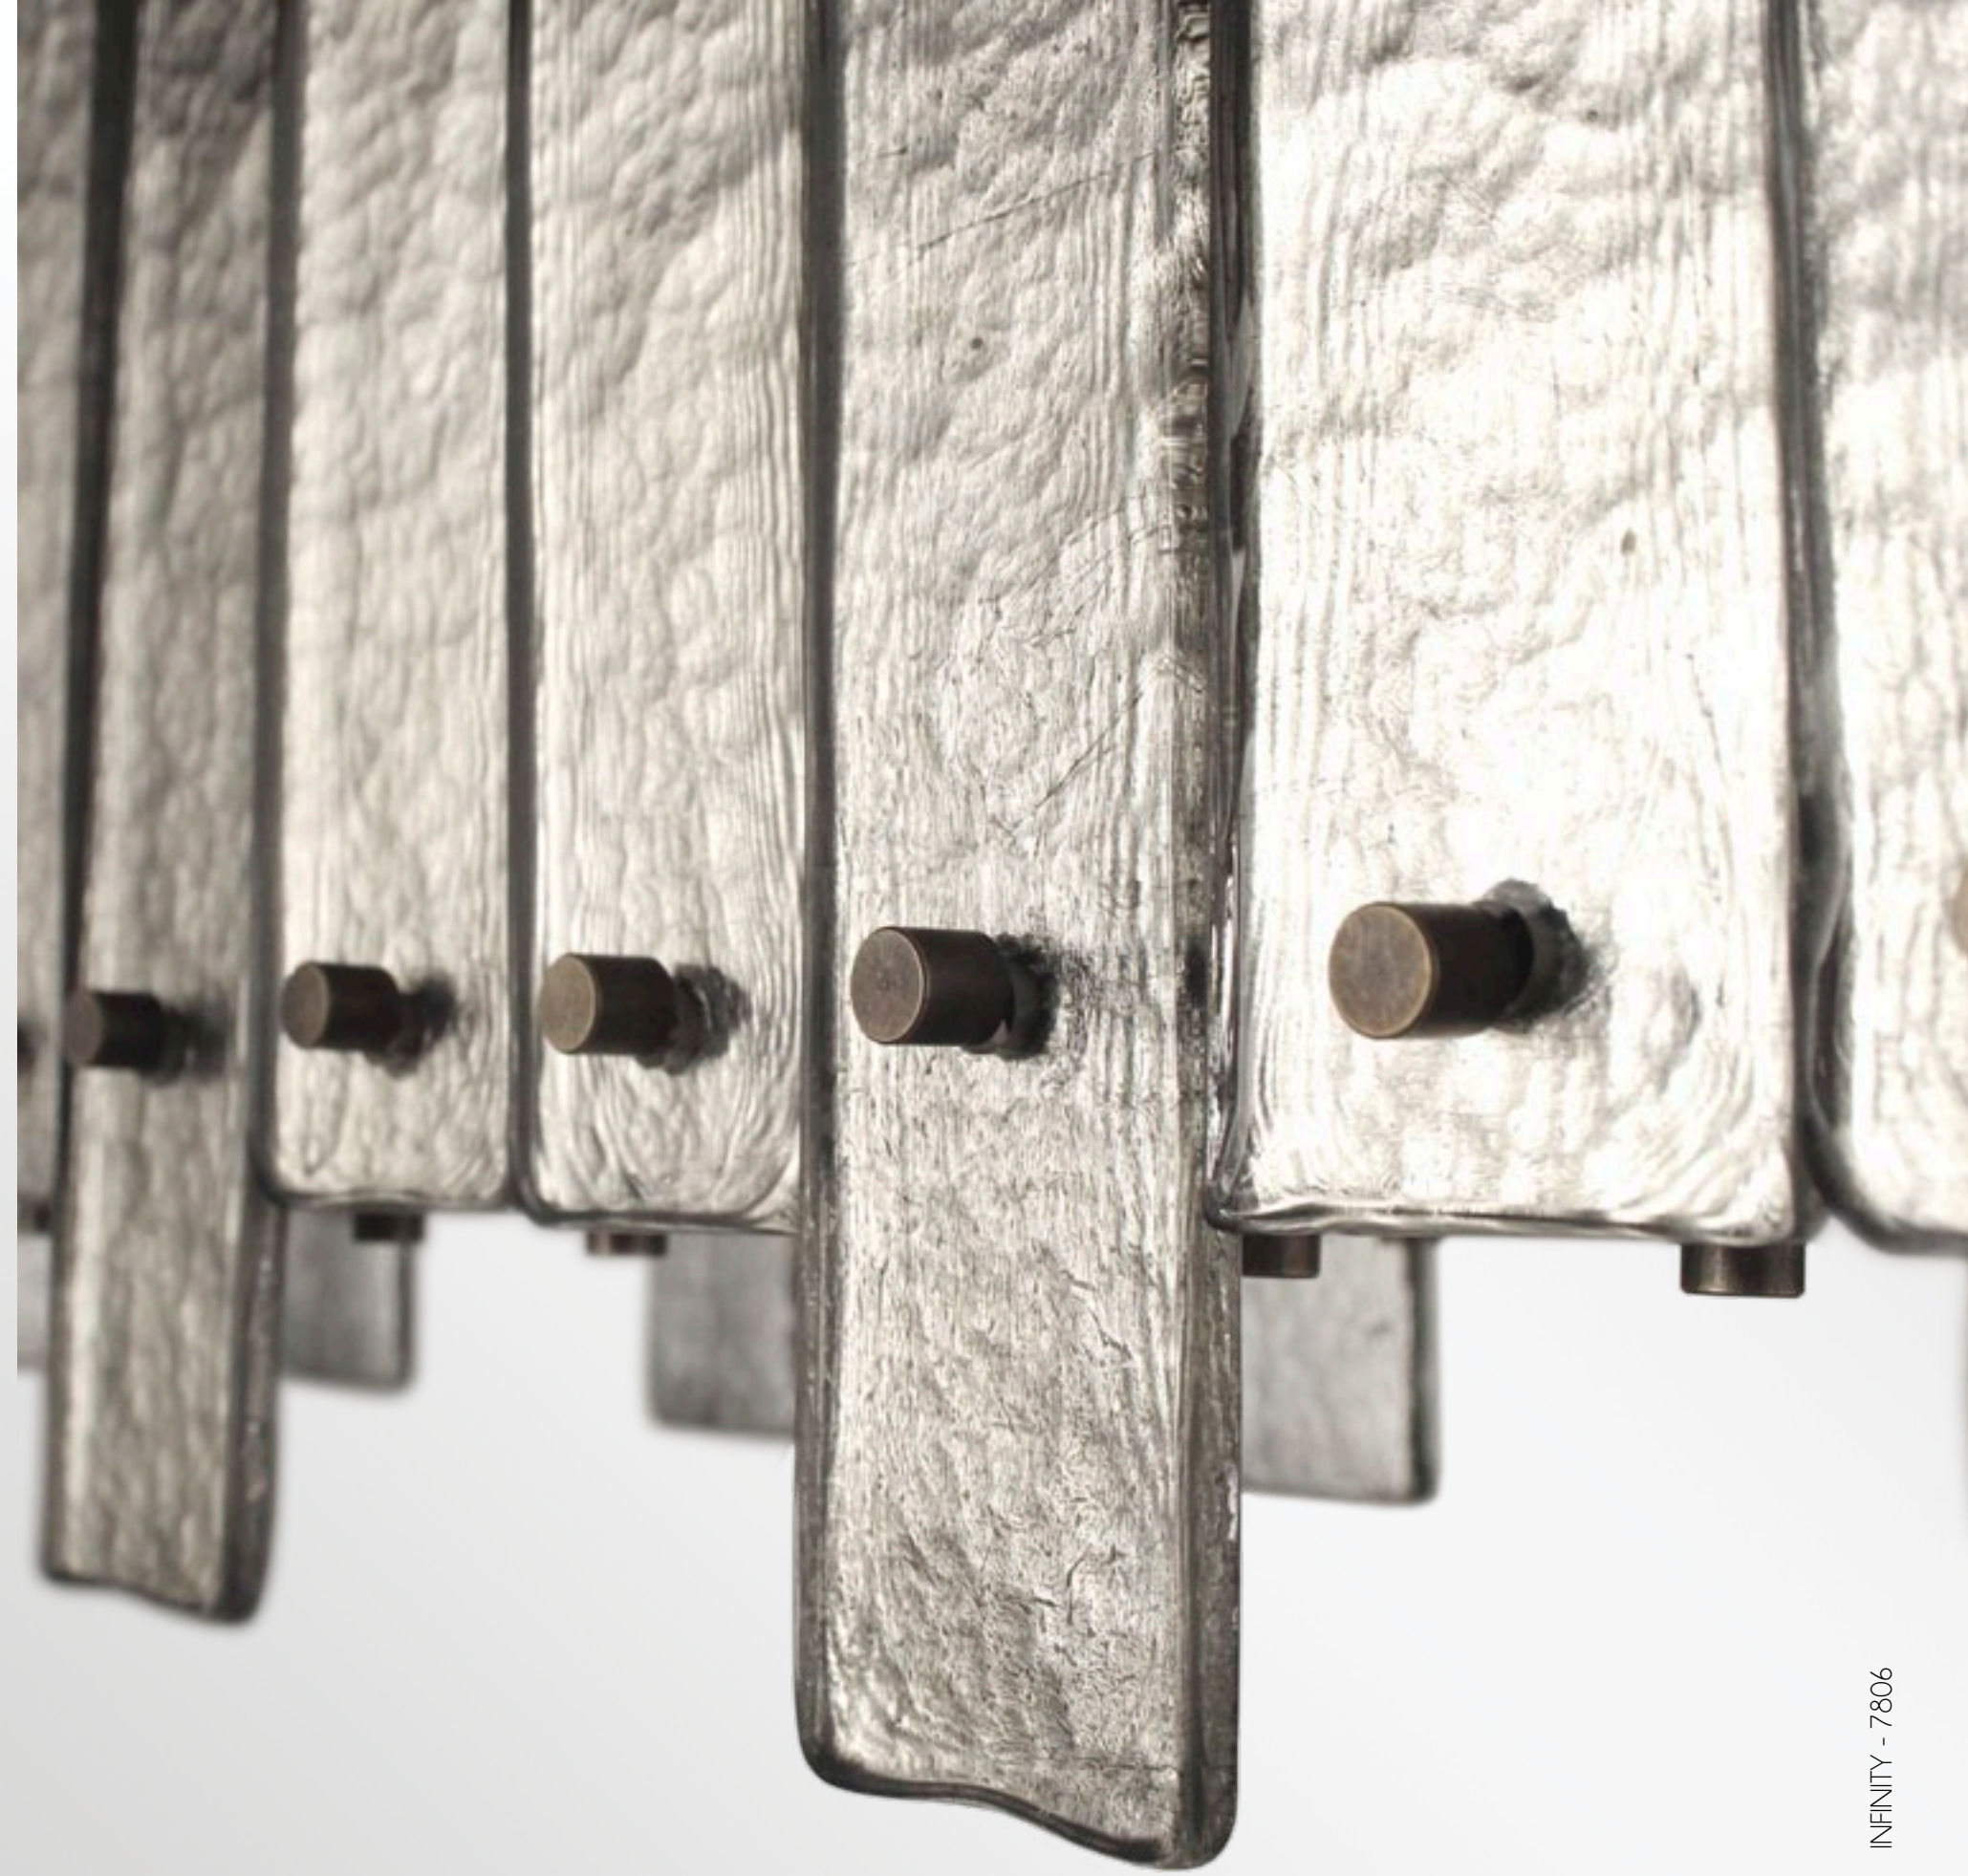

Infinity

PL7806-EB
W 140 cm - H 92 cm - D 52 cm
E14 21 x MAX 40W
95 KG